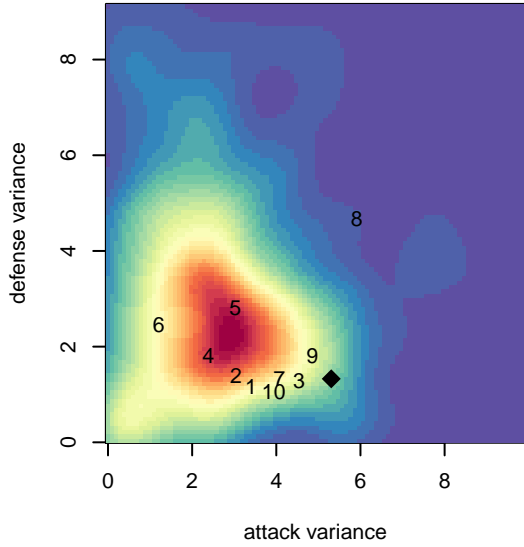

**attack and defense variance (black dot)
relative to other teams
and top 10 in region**