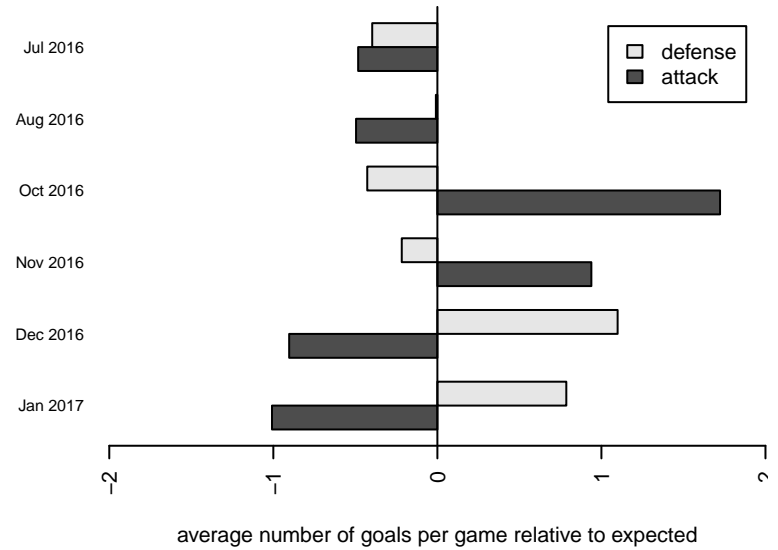

Performance relative to 13 month average