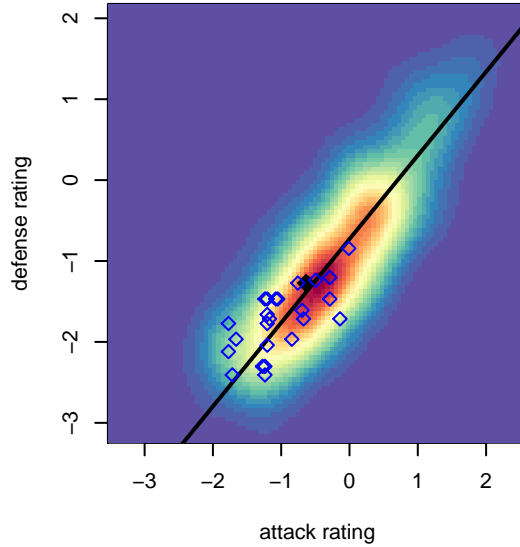

**attack and defense rating
relative to others at age
and all opponents in last 13 months**