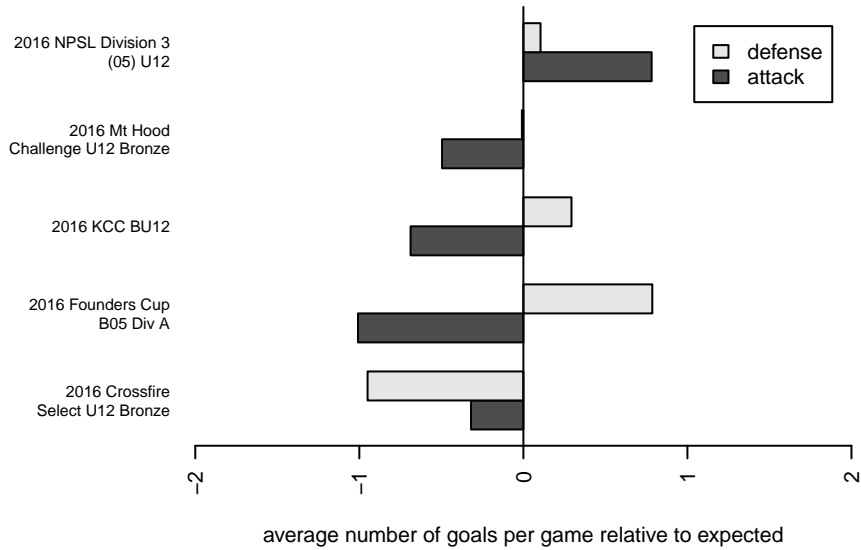

Performance relative to 13 month average