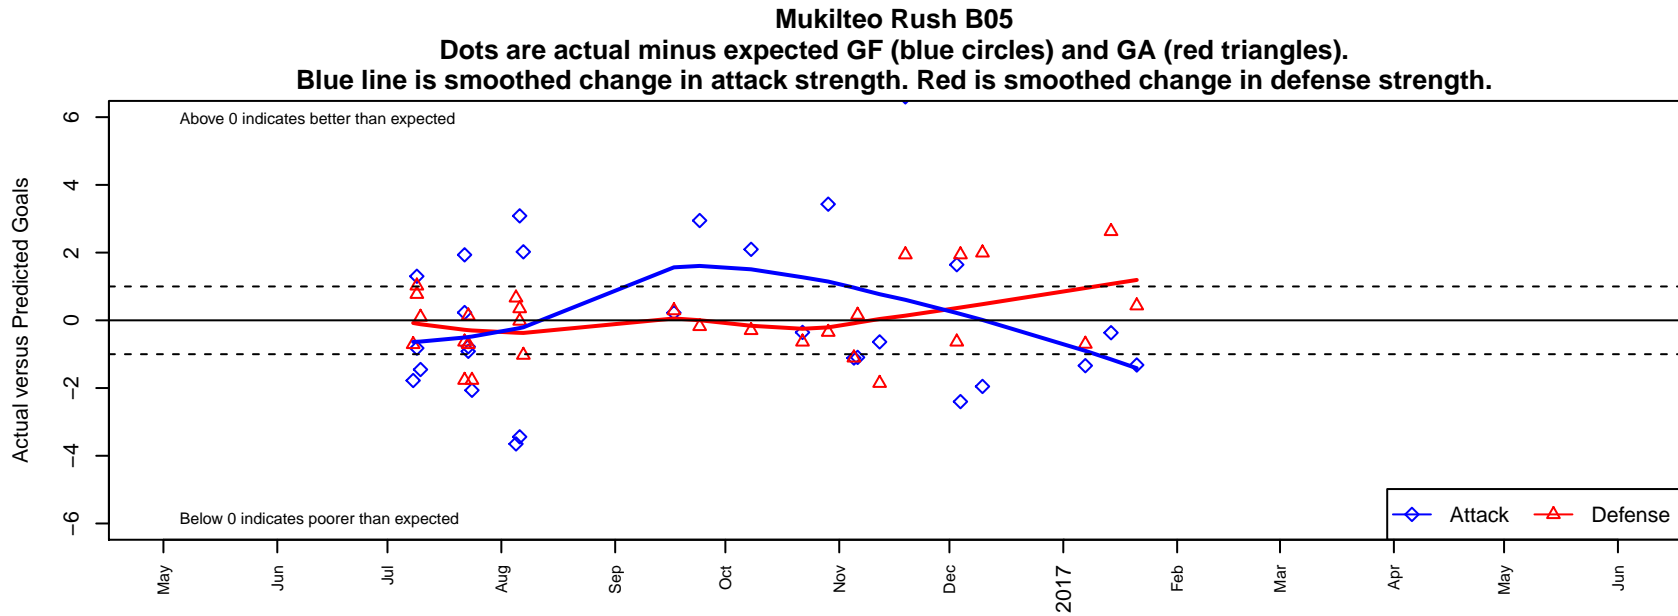

**attack and defense variance (black dot)
relative to other teams
and top 10 in region**

**attack and defense rating
relative to others at age
and all opponents in last 13 months**

Mukilteo Rush B05

Mukilteo Youth Soccer Assoc.
Mukilteo, WA
B05 total strength=524
attack=0.53 defense=0.28
fall league = NPSL Div 3 (05) U12

alt names used:
Rush Select B05
Washington Rush Select B05
Washington Rush Select B05
Rush Select B05 A
Rush Select B05

Venues played:
2016 KCC BU12
2016 Crossfire Select U12 Bronze
2016 Mt Hood Challenge U12 Bronze
2016 NPSL Division 3 (05) U12
2016 Founders Cup B05 Div A