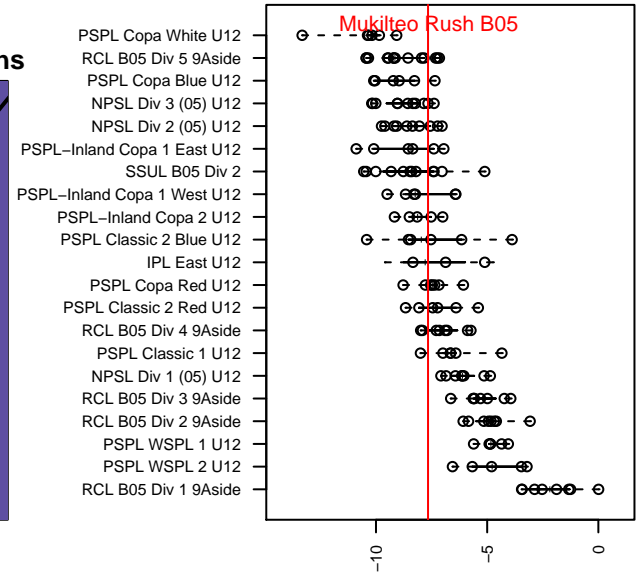

**attack and defense rating
relative to others at age
and all opponents in last 13 months**